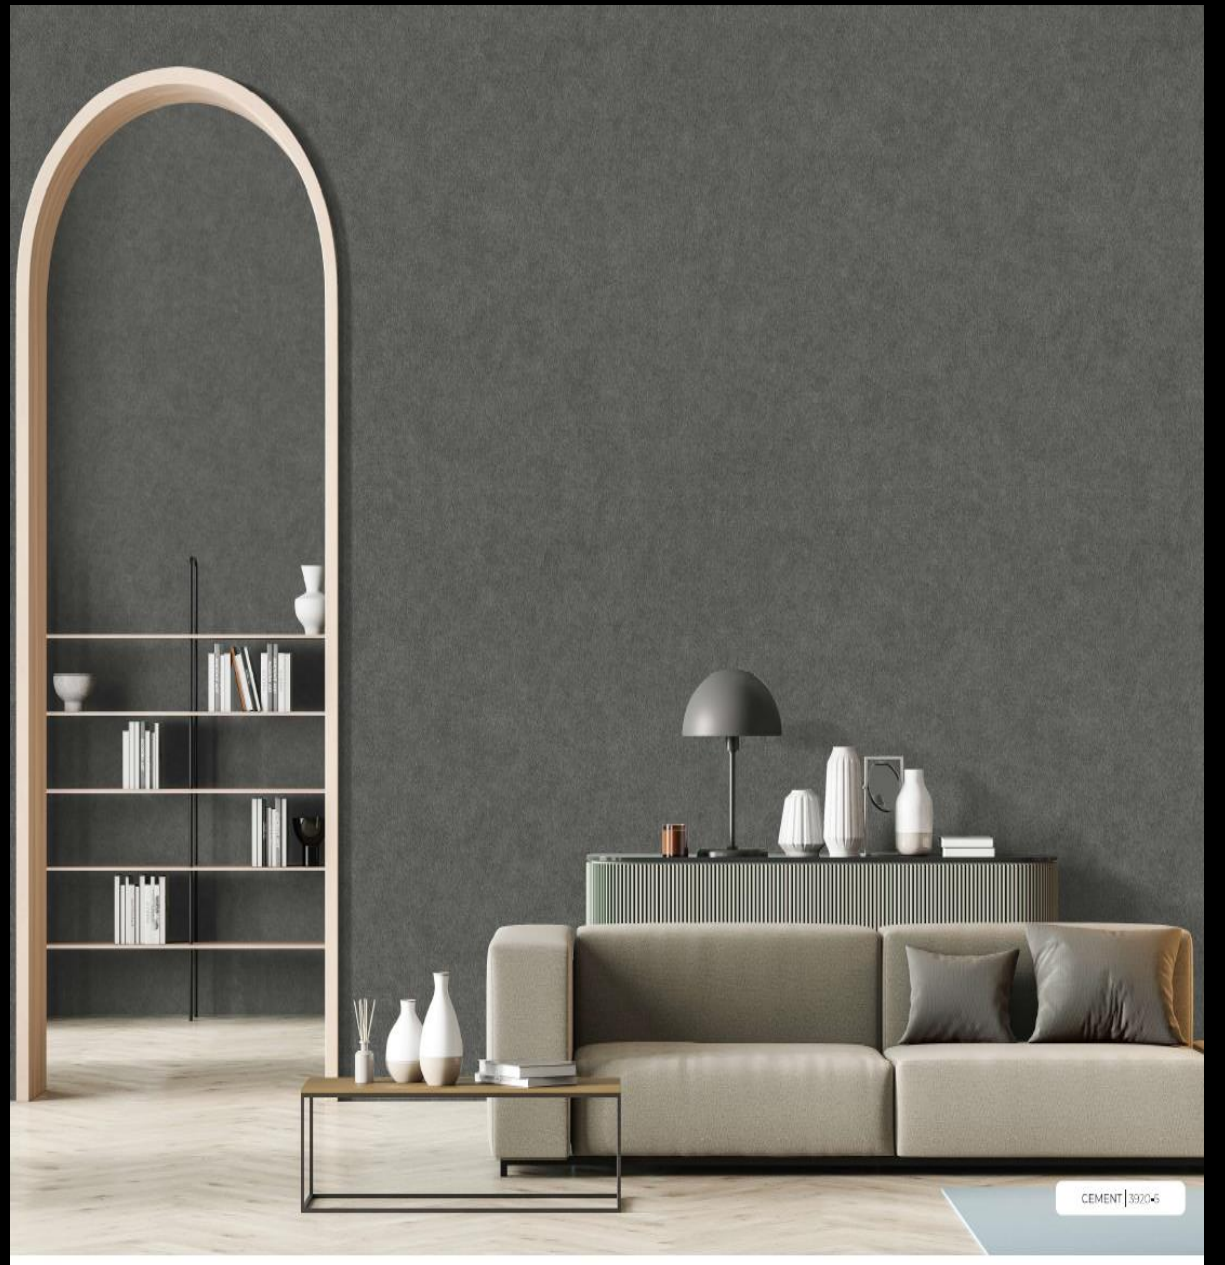

CEMENT | 3920-2

CEMENT | 3920-5