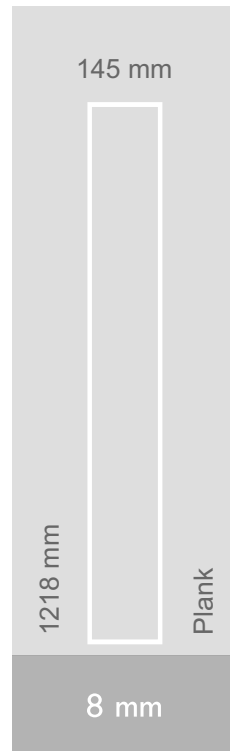

Fusion Collection

PROTECTION
FROM WATER

100%
SATISFACTION

LAMINATE
FLOORING

Made With
German Technology

Fu-1

- E.I.R Surface
- Ac4 V Groove
- High variation in colour
- 10 planks per box, 19.01sqft

Fu-2

- E.I.R Surface
- Ac4 V Groove
- High variation in colour
- 10 planks per box, 19.01sqft

Fu-3

- E.I.R Surface
- Ac4 V Groove
- High variation in colour
- 10 planks per box, 19.01sqft

Fu-4

- E.I.R Surface
- Ac4 V Groove
- High variation in colour
- 10 planks per box, 19.01sqft