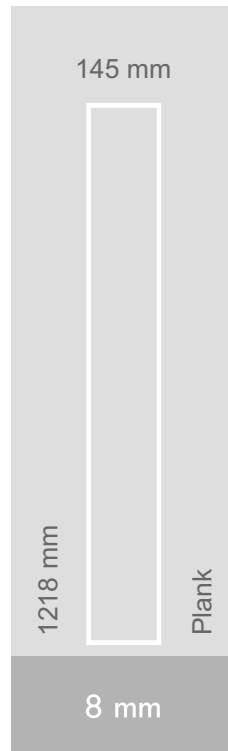

Fusion Collection

PROTECTION
FROM WATER

100%
SATISFACTION

LAMINATE
FLOORING

Made With
German Technology

Fu-1

- E.I.R Surface
- Ac4 V Groove
- High variation in colour
- 10 planks per box, 19.01sqft

Fu-2

- E.I.R Surface
- Ac4 V Groove
- High variation in colour
- 10 planks per box, 19.01sqft

Fu-3

- E.I.R Surface
- Ac4 V Groove
- High variation in colour
- 10 planks per box, 19.01sqft

Fu-4

- E.I.R Surface
- Ac4 V Groove
- High variation in colour
- 10 planks per box, 19.01sqft