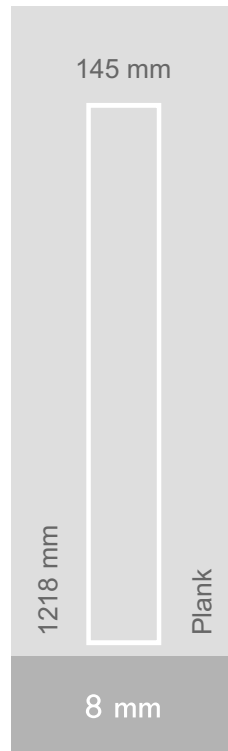

- E.I.R Surface
- Ac4 V Groove
- High variation in colour
- 10 planks per box, 19.01sqft

Fu-3

- E.I.R Surface
- Ac4 V Groove
- High variation in colour
- 10 planks per box, 19.01sqft

Fu-4

- E.I.R Surface
- Ac4 V Groove
- High variation in colour
- 10 planks per box, 19.01sqft