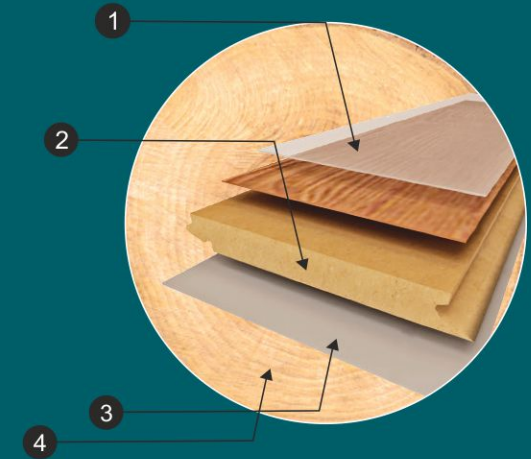

UNIVERSAL PLUS+
LAMINATED FLOORING

FARSH-STUDIO
Floored Forever

FARSH-STUDIO
Floored Forever

9293 Merbau

Plank Size : 1215 x 198 x 8MM

Area Per Box : 10 Plank / Box = 25.89ft²

UNIVERSAL PLUS+
LAMINATED FLOORING

FARSH-STUDIO
Floored Forever

6444 Honey Oak

Plank Size : 1215 x 198 x 8MM
Area Per Box : 10 Plank / Box = 25.89ft²

UNIVERSAL PLUS+
LAMINATED FLOORING

FARSH-STUDIO
Floored Forever

TECHNICAL SPECIFICATION

1. Wearing Layer	Imported Europe Abrasion Paper More Than 6000 Rpm.
2. Decorative Layer	Super Clear Wood Grain, UV Curing To Keep Lock The Color
3. Base Material Layer	Special Customized Environmental Protection Substrate, Meticulous And Solid
4. Balance Layer	Good Moisture Resistance To Keep The Floor Stability.

Collection	Universal Plus+
Dimensions	1215x198x8MM
Surface	Direct Pressure Laminated. Paper Impregnated With High Quality Melamine Resin With Highly Wear Resistant Protective Layer Of Aluminium Oxide
Core	Moisture Resistant High Density Fiberboard, Hdf.
Finish	Crystal
Edge Description	Valinge
Packing	10 Plank / Box, 1 Box = 25.89sq. Ft.
Application Area	Ideal For Heavy Residential & Moderate Commercial Use
Level Of Use	EN 13329, AC -4