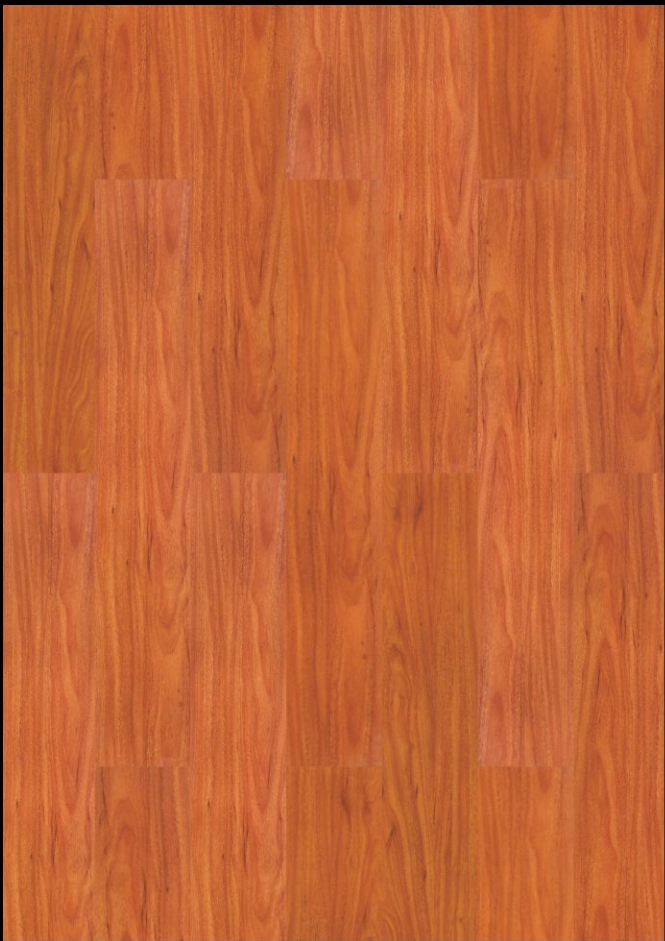

UNIVERSAL PLUS+
LAMINATED FLOORING

0081 White Oak

Plank Size : 1215 x 198 x 8MM

Area Per Box : 10 Plank / Box = 25.89ft²

UNIVERSAL PLUS+
LAMINATED FLOORING

FARSH-STUDIO
Floored Forever

7164 Birch

Plank Size : 1215 x 198 x 8MM
Area Per Box : 10 Plank / Box = 25.89ft²

UNIVERSAL PLUS+
LAMINATED FLOORING

FARSH-STUDIO
Floored Forever

FARSH-STUDIO
Floored Forever

9293 Merbau

Plank Size : 1215 x 198 x 8MM

Area Per Box : 10 Plank / Box = 25.89ft²

UNIVERSAL PLUS+
LAMINATED FLOORING